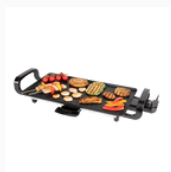

INVENTUM VENTILATOR

INVENTUM CONTACTGRILL

INVENTUM TAFELGRILL

PRINCESS RACLETTE / STONE | GRILL PARTY

PRINCESS STAAFMIXERSET

INVENTUM BMI WEEGSCHAAL

INVENTUM PANNENSET

OVERSPANNINGSBEVEILIGING | SCHNEIDER ELECTRIC